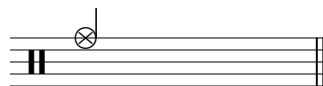

Hi-Hat (half open)