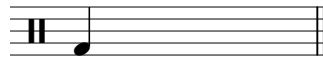

Drum Key

Pro Drumsheets

Bassdrum

Snaredrum

High Tom

Mid Tom

Low Tom

Hi-Hat (closed)