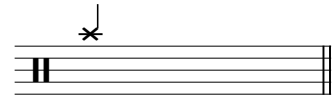

Drum Key

Pro Drumsheets

Crash