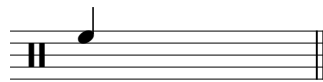

Drum Key

Pro Drumsheets

Bassdrum

Snaredrum

High Tom

Mid Tom

Low Tom

Hi-Hat (closed)